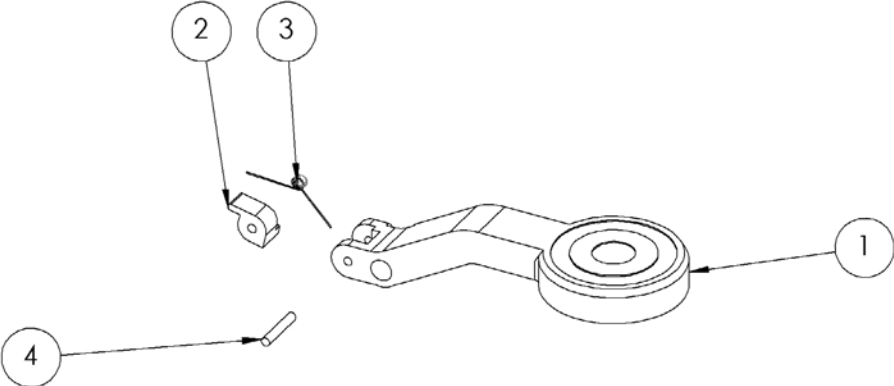

ITEM NO.	PART NUMBER	DESCRIPTION	COLOR	QTY.
1	RST-02-001	PC/PET	PANTONE 2290	1
2	RST-02-002	PC/PET	BLACK	1
3	RST-02-003	SPRING STEEL	NATURAL	1
4	RST-02-004	STEEL	NATURAL	1