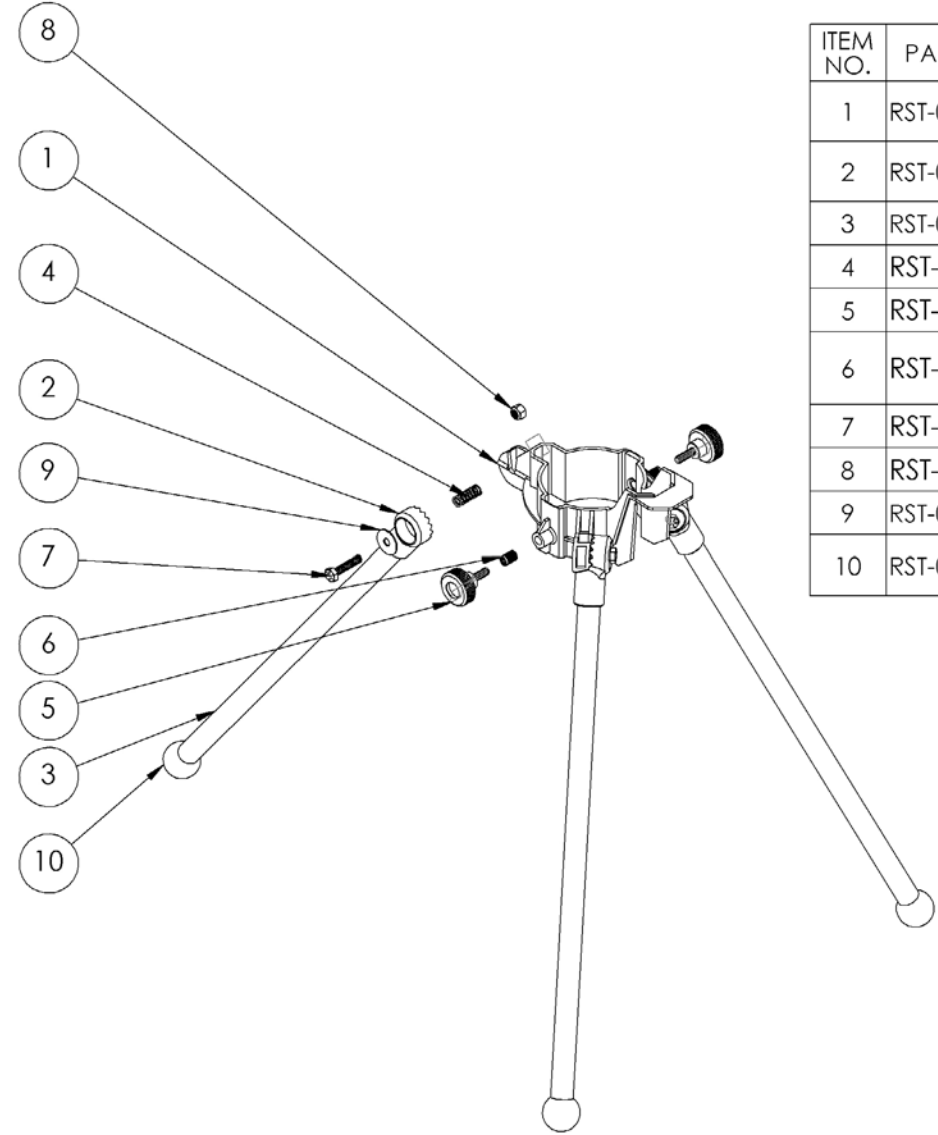

Rocket Sports Tee

BOM RST-03

ITEM NO.	PART NUMBER	DESCRIPTION	COLOR	QTY.
1	RST-03-001	PC/PET	PANTONE 2290	1
2	RST-03-002	PC/PET	PANTONE 2290	3
3	RST-03-003	ALUMINUM	NATURAL	3
4	RST-03-004	SPRING STEEL	NATURAL	3
5	RST-03-005	SOURCED	NATURAL	2
6	RST-03-006	THREADED INSERT BRASS	NATURAL	2
7	RST-03-007	BOLT STEEL	NATURAL	3
8	RST-03-008	LOCK NUT	NATURAL	3
9	RST-03-009	STEEL	NATURAL	3
10	RST-03-010	PC/PET	PANTONE 2290	3