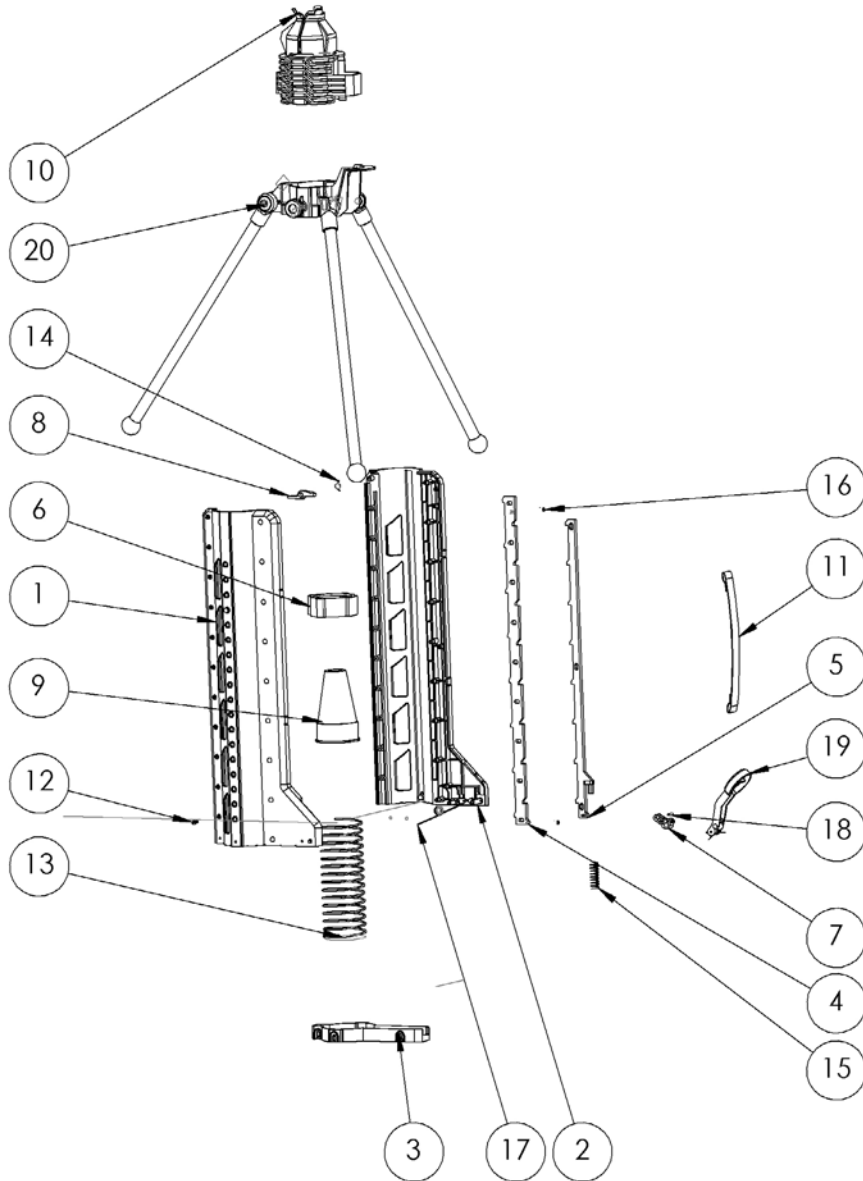

## New Tri Top Ball Holder

New Holder

Old Holder

## BOM RST-01

ITEM NO.	PART NUMBER	DESCRIPTION	COLOR	QTY.
1	RST-01-001	PC/PET	BLACK	1
2	RST-01-002	PC/PET	BLACK	1
3	RST-01-003	PC/PET	PANTONE 2290	1
4	RST-01-004	PC/PET	BLACK	1
5	RST-01-005	PC/PET	BLACK	1
6	RST-01-006	PC/PET	BLACK	1
7	RST-01-007	PC/PET	BLACK	1
8	RST-01-008	PC/PET	PANTONE 2290	1
9	RST-01-009	URETHANE	PANTONE 2290	1
10	RST-01-010	URETHANE	PANTONE 2290	1
11	RST-01-011	NYLON STRAP	BLACK	1
12	RST-01-012	SCREW/STEEL	NATURAL	19
13	RST-01-013	SPRING (SEE SPEC)	NATURAL	1
14	RST-01-014	SPRING STEEL	NATURAL	1
15	RST-01-015	SPRING STEEL	NATURAL	1
16	RST-01-016	SPRING STEEL	NATURAL	2
17	RST-01-017	SPRING STEEL	NATURAL	1
18	RST-01-018	SPRING STEEL	NATURAL	1
19	RST-02	PEDAL ASSY	NATURAL	1
20	RST-03	PEDAL ASSY	NATURAL	1